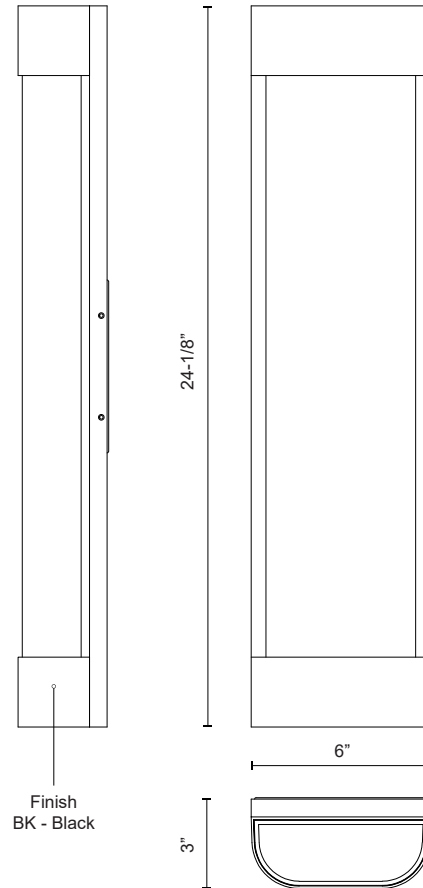

MOONDEW EW75724

WALL

PROJECT

EW75724-BK
Black

SPECIFICATION DETAILS

Fixture Dimensions	W6" x H24-1/8" x E3"
Light Source	AC LED Module
Wattage	31W
Total Lumens	2400lm
Delivered Lumens	1400lm*
Voltage	120V
Color Temperature	3000K
CRI (Ra)	90CRI
Optional Color Temps	2700K - 5000K Available, Minimum Order Quantities Apply
LED Rated Life	50,000 hours
Dimming	100% - 10%, ELV Dimmer (Not Included)
Glass Details	Clear Water Glass with Bubble
ADA Compliant	Yes
Location	Wet
Illumination Direction	Up/Down
Mounting Style	Wall Mount, Up or Down
Material	Aluminum + Glass
Paint Finish	BK02

* For custom options, consult factory for details.

* For warranty information, please visit www.kuzcolighting.com/warranty

DESCRIPTION

This surface mount exterior wall light combines hand-crafted glass and metal elements. Available in various lengths, this formed aluminum and art glass light glows internally to showcase the texture. While rated for exterior use, it will also look wonderful mounted on an indoor wall. Additional lights at the top and the bottom of the fixture further illuminate your space.